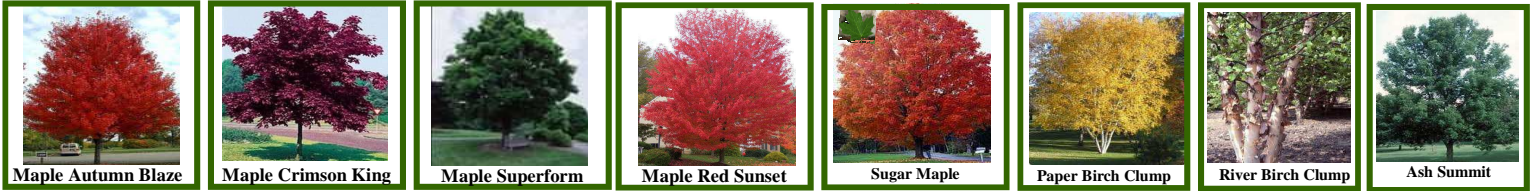

2012 SPRING PRE-ORDER SHADE TREE SALE Form

Tip: B&B are field grown with root balls wrapped in burlap
BR are bare-root, soil has been washed off roots

Order early to ensure availability! Delivery & Installation Available Unbeatable Prices! - 100% Quality Guaranteed - Large Instant Gratification Size! Please bring blankets to wrap roots & tarps to wrap tree tops to protect during transit.	Size at time of Pickup B&B are 50-350 lbs Height shown in blue	Regular Retail Price	Order QTY	Super Sale Price	Total Price
Maple Autumn Blaze ® - Fast growing, very popular hybrid of Silver & Red Maple with great red-orange fall color, drought and moist soil tolerant , Height 50-60' Spread 40'	BR 1" cal.6-7' First year 8-9'	109.99		69.00 Save \$41.	
Maple 'Crimson King' - Excellent dense dark maroon foliage year-round; has a nice straight trunk and a well-shaped head, full sun, Slow growing, height 35' spread 35'	BR 1" cal. 6-7' First year 8-9'	109.99		69.00 Save \$41.	
Maple 'Royal Red' - Maroon-red Norway with foliage year-round, a slower-growing Maple with a nice straight trunk & a well-shaped broadly oval canopy, Ht 35' Spr. 25'	2-2.5" B&B 12-16' Hvy. Branched	299.99		149.00 Save \$151	
Maple 'Superform' - Fast-growing Norway with a straight trunk. Dark green foliage turning bright yellow in the fall, well-shaped broadly oval crown. Height 50'-60' Spread 40-45'	2.5-3" B&B 15-18' Hvy. Branched	369.99		169.00 Save \$201	
Maple Red Sunset ® - This terrific red maple is best known for its intense red fall color & excellent shaped head. Green foliage in summer, moist to well drained soil. Height 50' x 35'	2.5-3" B&B 14-16' Hvy. Branched	369.99		169.00 Save \$201	
Note: Our B&B field dug trees are exceptional! Great branching, Instant size & shade!	4-4.5" B&B	999.99		299.00	
Maple Green Mountain Sugar ® - Fast growing sugar with thick green glossy leaves turning orange-red in fall, nice branching habit, heat and drought tolerant, full sun, height 50-75'	BR 1" cal.7-8' First year 8-9'	119.99		79.00 Save\$41	
Maple, Native Sugar - Wonderful fast-growing native, the largest & finest of all Maples, spectacular yellow-orange to red fall color & prefers rich well-drained soil. Height 75' Spr. 45'	3.5-4" B&B 14-16' Hvy. Branched	749.99		249.00 Save \$501.	
Maple 'Flax Mill' Sugar - Fast-growing sugar found in Cambridge, NY- has spectacular orange - red fall color & prefers rich well-drained soil, resistant to frost-crack. Ht 50-75' Spr. 50'	2-2.5" B&B 14-16' Hvy. Branched	299.99		199.00 Save \$100	
Birch, Clump-River Birch - 3-4 stems, white to cinnamon-brown exfoliating bark. Popular landscape tree because of its beautiful bark, borer resistance and wet-soil tolerance. Ht 45'	BR 5-6'	89.99		69.00	
	8-10' B&B	189.99		109.00	
	16-18'B&B	419.99		199.00	
Note: Our B&B birch trees branch at ground level to give a great instant screen.					
Birch Clump Shiloh Splash - NEW! Beautiful lush, cream & green variegated foliage small river birch, Ivory-white bark. thrives in a wide range of soils. Ht 8-12' Spread.6-8'	BR 3' First year 4-5'	79.99		49.00 Save \$31.	
Birch, Paper-Clump - Perfect chalk-white bark w/ 3-4 stems makes for a great year-round accent in the landscape, great yellow fall color, Height 40' Spread 30'	12-14"B&B Heavy Branched	399.99		169.00 Save \$231	
Birch, nig. Summer Cascade - NEW! Small Weeping Birch Perfect specimen tree for near water features, very lush & adaptable to a wide soil range, Height & Spread 6-8'	6.5'BR Heavy Branched	119.99		72.00 Save \$48	
Ash 'Summit' - Vigorous, hardy shade tree with straight trunk & uniformly upright habit, colors early in fall with golden yellow color, excellent for urban areas, Height 50-60' Spread 25-30'	2-2.5" B&B 12-15' Hvy. Branched	269.99		99.00 Save \$171	
Honeylocust Sunburst ® - Stately variety with a pyramidal form with gold foliage turning green. Thornless, essentially fruitless, sturdy trunk, creates filtered shade. Ht 50' Spd. 30-35'	2-2.5" B&B 14-16' Hvy. Branched	299.99		139.00 Save \$160	
Honeylocust Shademaster ® - This outstanding thornless locust is rapid growing , gives the best filtered shade with small green foliage, straight trunk, ideal shade for play areas.	1.75-2" B&B 12-14' Hvy. Branched	209.99		99.00 Save \$111.	
Corylus American Hazelnut - Rounded edible nuts.5 inch wide and 2-4 in a cluster. Useful In a shrub border and naturalistic setting. Sun to part shade, rounded shape height 6-8'	BR 2.5-3' Vigorous	39.99		22.00 Save \$18.	
Linden, Greenspire - Very suitable for street plantings; fragrant pale yellow flowers with heart shape dark green foliage. Excellent straight trunk, Oval head. Height 40-50' Spread 30'	2.5-3"B&B 12-16' Hvy. Branched	399.99		249.00 Save \$151	
Hydrangea 'Tickled Pink' Tree form - NEW! First Edition -lacy flowers starts out white turning rosy pink a beautiful focal point to any garden.5-6' July-Aug.	BR 4-5' 3' Head size by fall	129.99		69.00 Save \$41.	
Hydrangea Pee Gee Tree form - The showiest! Creamy-white flower panicles in July-Aug, turning pink, perfect for cutting & drying, easy-to-shape, part-shade. Height 8' Spread 8'	4'-1.75" B&B 5' head size by fall.	299.99		99.00 Save \$200	
Hydrangea 'Tardiva' Tree form - White upright flower cones in late Aug, turning pink, Great for cutting & drying, part-shade, Height 8' Spread 8' Already 4'- Heavily Branched!	4'-1-75" B&B 5' head size by fall.	299.99		99.00 Save \$200	